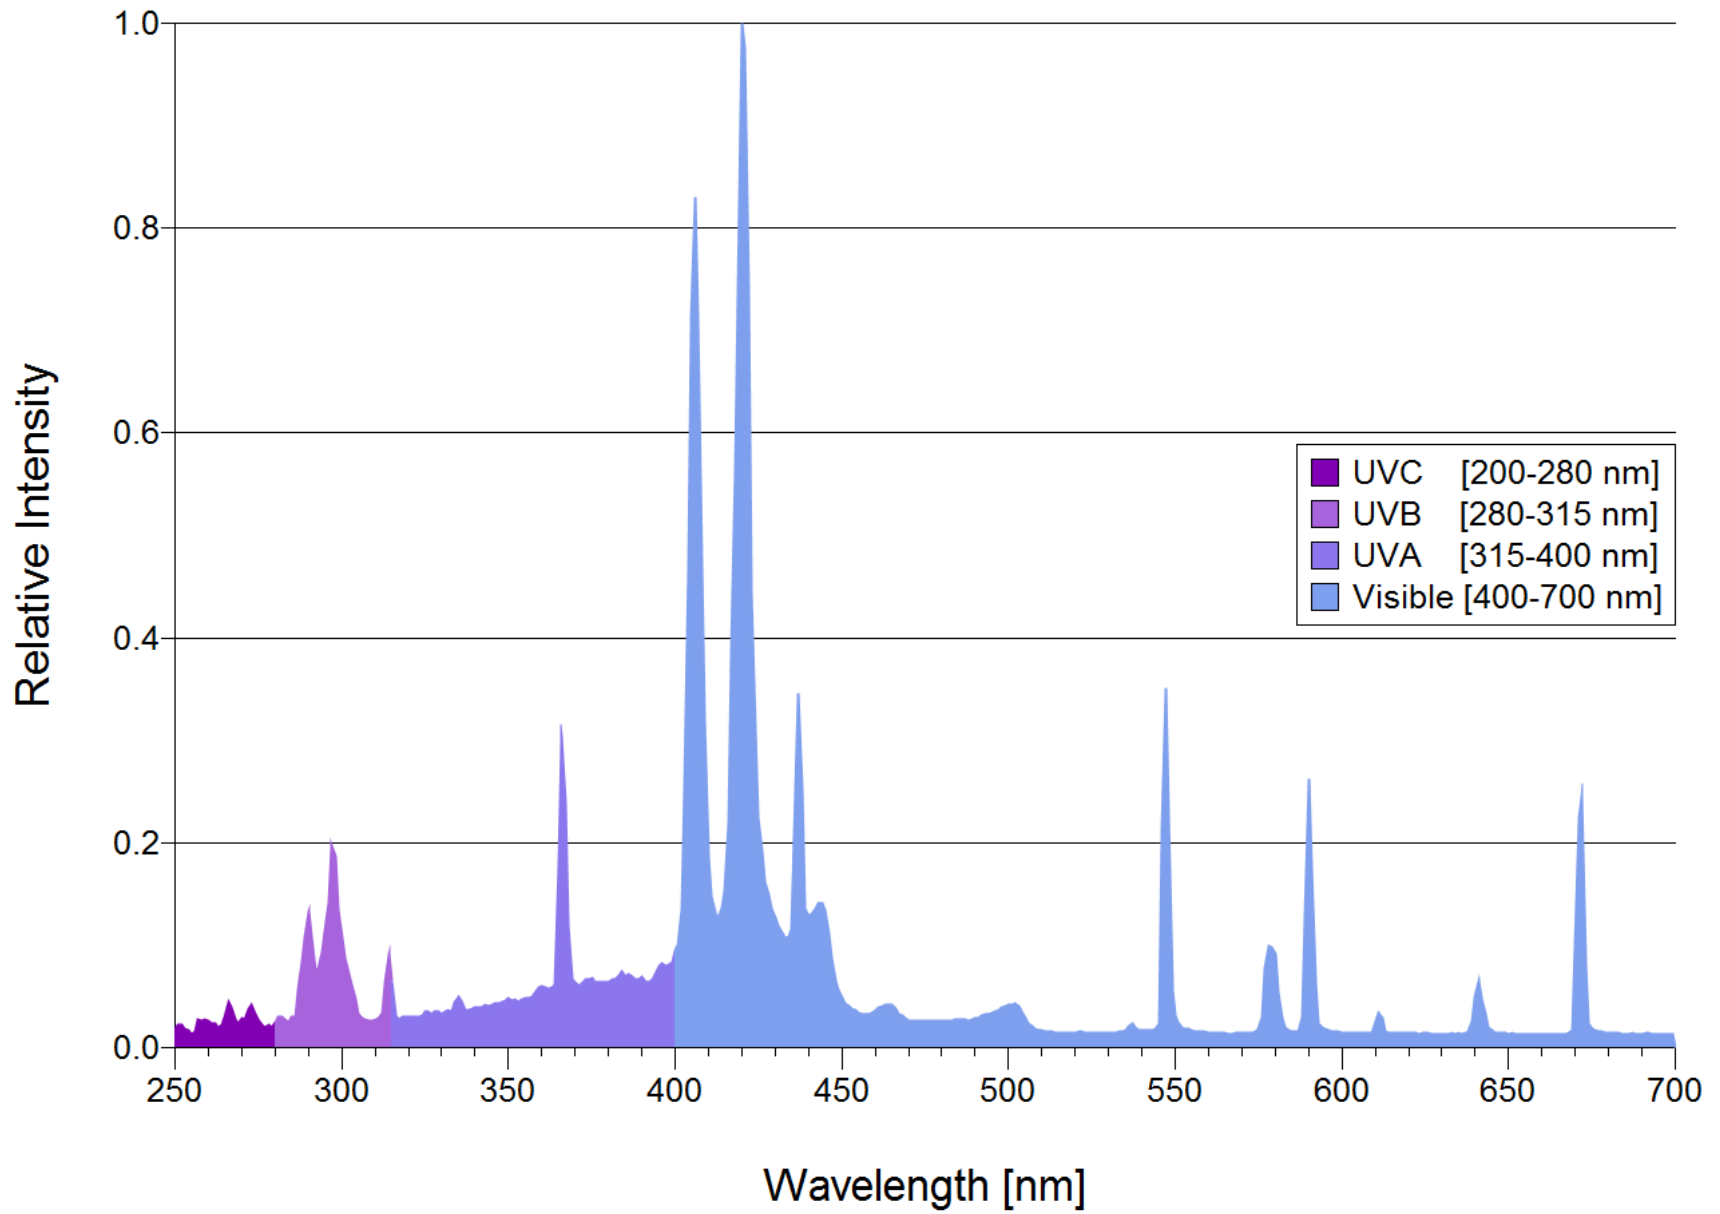

Uvitron 400W UVA Enhanced Lamp Spectral Distribution UV0320

Uvitron 400W UVB Lamp Spectral Distribution UV0544

Uvitron 400W Visible Enhanced Lamp Spectral Distribution (420 nm ctr) UV0489

Uvitron 400W Visible Enhanced Lamp Spectral Distribution (460 nm ctr) UV0545