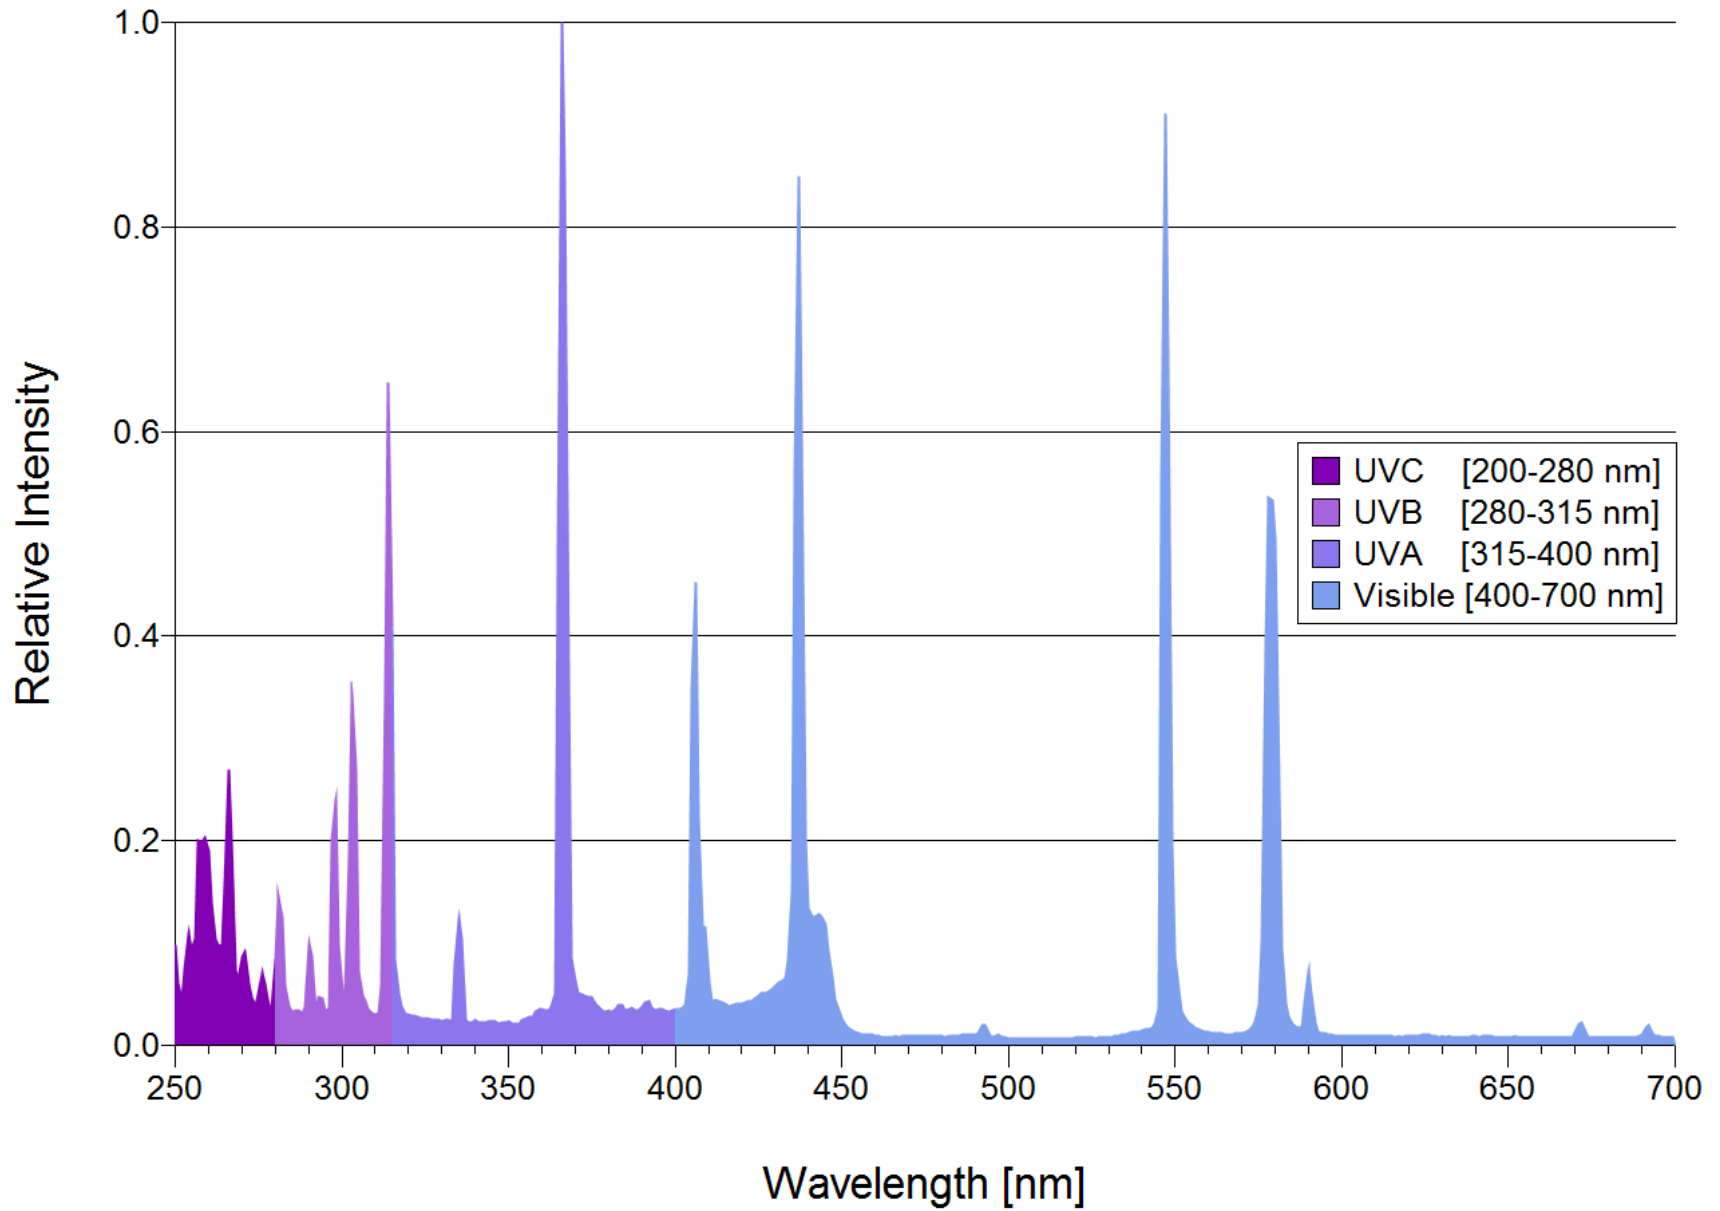

Uvitron 400W UVA Enhanced Lamp Spectral Distribution UV0320

Uvitron 400W UVB Lamp Spectral Distribution UV0544

Uvitron 400W Visible Enhanced Lamp Spectral Distribution (420 nm ctr) UV0489

Uvitron 400W Visible Enhanced Lamp Spectral Distribution (460 nm ctr) UV0545