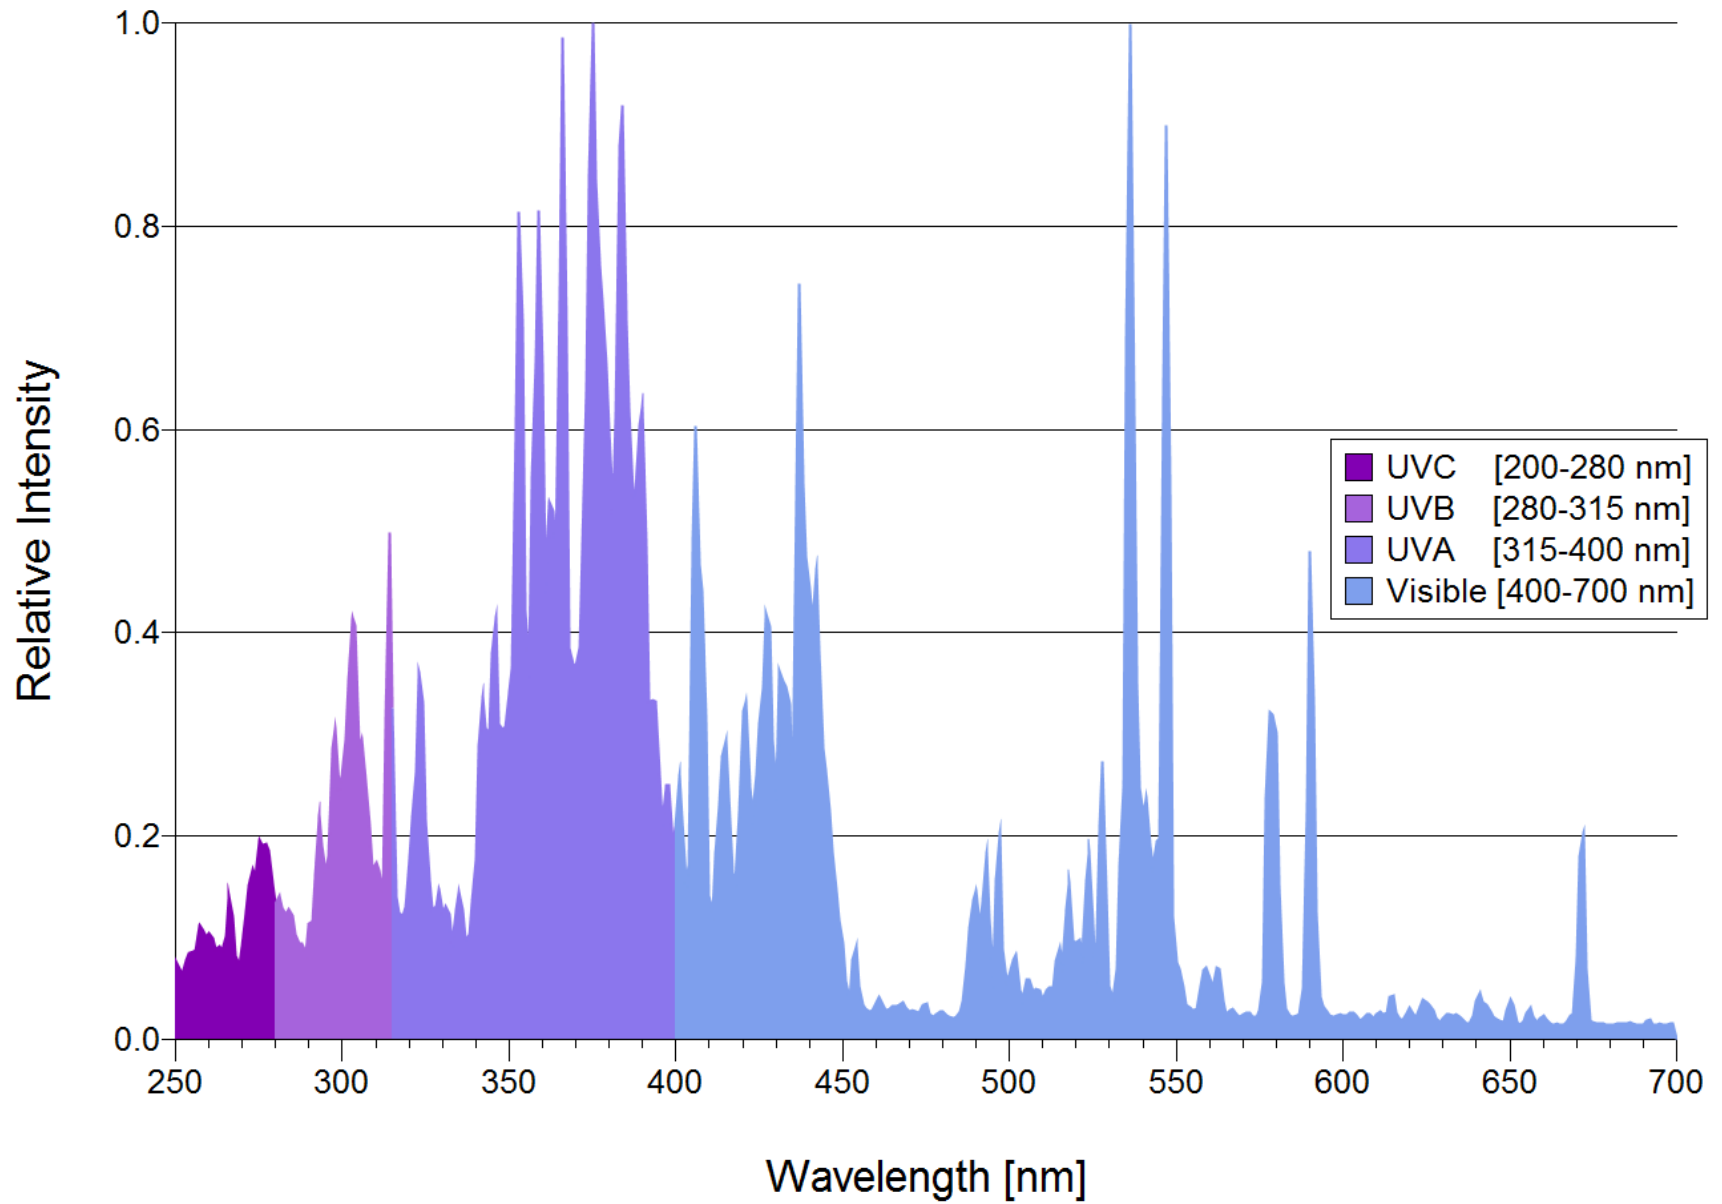

Uvitron 400W UVA Enhanced Lamp Spectral Distribution UV0320

Uvitron 400W UVB Lamp Spectral Distribution UV0544

Uvitron 400W Visible Enhanced Lamp Spectral Distribution (420 nm ctr) UV0489

Uvitron 400W Visible Enhanced Lamp Spectral Distribution (460 nm ctr) UV0545